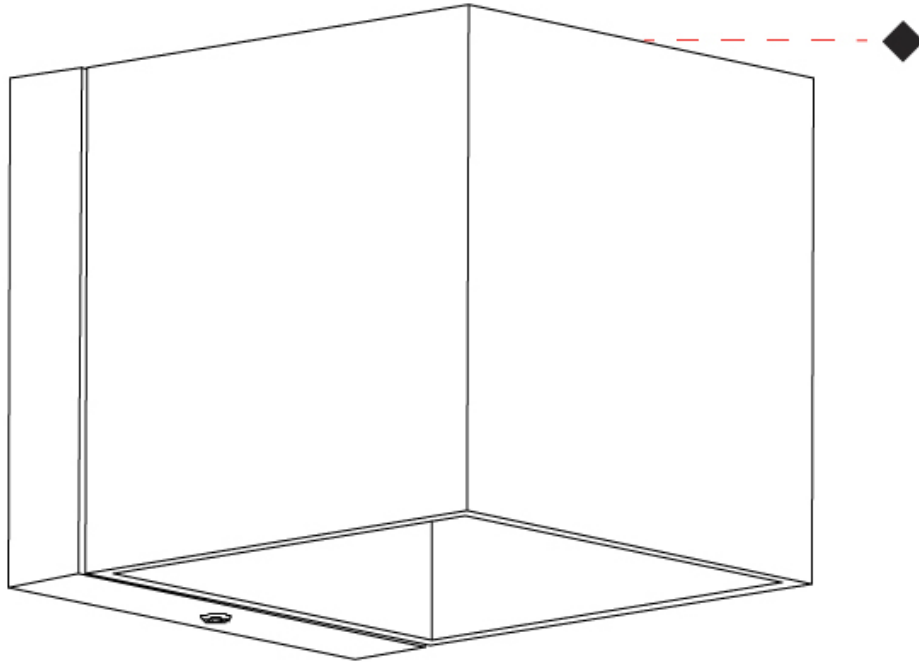

DAU MINI SINGLE SURFACE

D93130R9-

PROJECT	_____
TYPE	_____
SPECIFIER	_____
QUANTITY	_____
DATE	_____